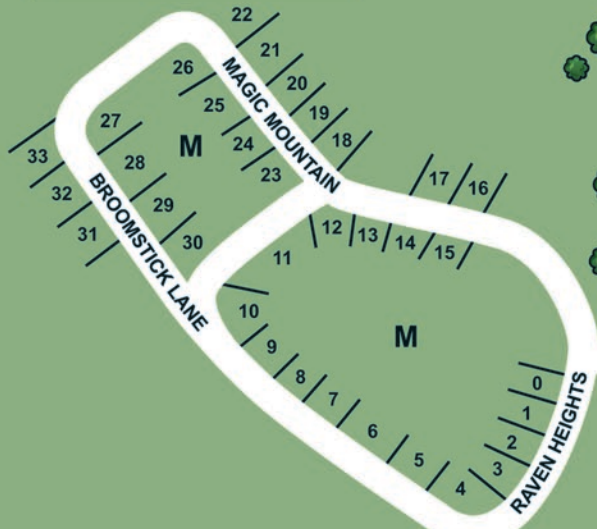

Witch Meadow Lake Family Campground

- Seasonal Sites
- Non Seasonal Sites
- Bathroom
- Bathroom with shower
- Dump Station
- Dumpster
- Laundry
- LP Propane
- Fishing Area
- Volleyball
- Tennis
- Basketball
- Horseshoes
- Playground
- Heated Pool
- Snack Shack

**139 Witch Meadow Road
Salem, CT 06420
(860) 859-1542**

PROPANE
FILL STATION

STORE/OFFICE

BIG GAZEBO

BEACH