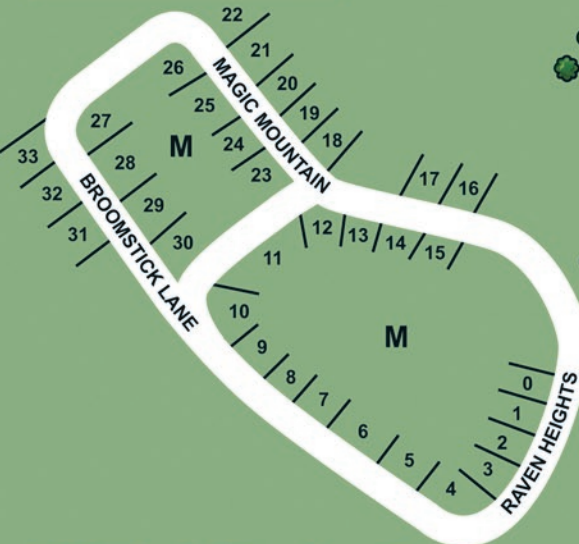

# Witch Meadow Lake Family Campground

-  Seasonal Sites
-  Non Seasonal Sites
-  Bathroom
-  Bathroom with shower
-  Dump Station
-  Dumpster
-  Laundry
-  Propane
-  Fishing Area
-  Volleyball
-  Tennis
-  Basketball
ich Hill
-  Horseshoes
-  Playground
-  Heated Pool
-  Snack Shack

139 Witch Meadow Road  
Salem, CT 06420  
(860) 859-1542

BEACH